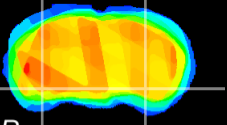

Coronal

Sagittal-R

Sagittal-L

ViBrism: CX00837
Horizontal

ventral S