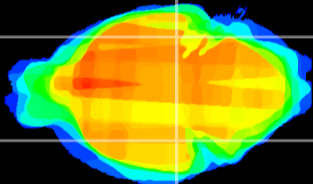

Coronal

Sagittal-R

Sagittal-L

ViBrism: CX00837
Horizontal

ventral S