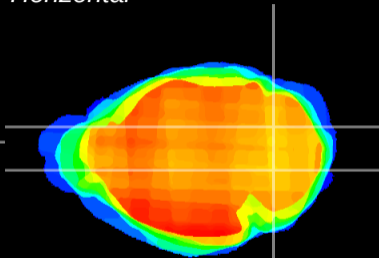

Coronal

Sagittal-R

Sagittal-L

ViBrism: CX00838
Horizontal

Cb nucleus