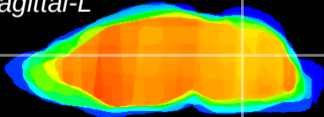

Coronal

Sagittal-R

Sagittal-L

ViBrism: CX00838
Horizontal

Cb nucleus