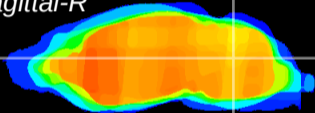

Coronal

Sagittal-R

Sagittal-L

ViBrism: CX00838
Horizontal

Cb nucleus