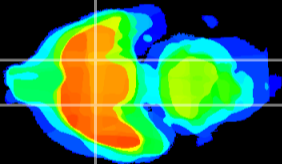

Coronal

Sagittal-R

Sagittal-L

ViBriSM: CX00838
Horizontal

S0