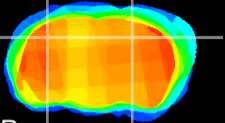

Coronal

Sagittal-R

Sagittal-L

ViBrism: CX00840
Horizontal

CA2/CA3