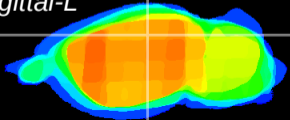

Coronal

Sagittal-R

Sagittal-L

ViBrism: CX00840
Horizontal

CA2/CA3