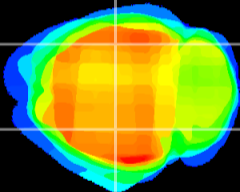

Coronal

Sagittal-R

Sagittal-L

ViBrism: CX00840
Horizontal

CA2/CA3