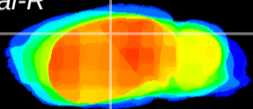

Coronal

Sagittal-R

Sagittal-L

ViBrism: CX00840
Horizontal

CA2/CA3