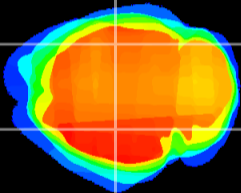

Coronal

Sagittal-R

Sagittal-L

ViBrism: CX00843
Horizontal

CA2/CA3