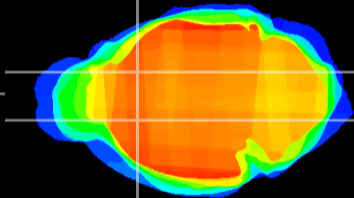

Coronal

Sagittal-R

Sagittal-L

ViBrism: CX00843
Horizontal

CPu medial