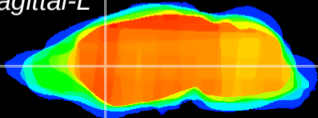

Coronal

Sagittal-R

Sagittal-L

ViBrism: CX00843
Horizontal

CPu medial