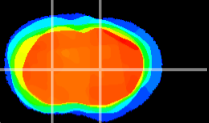

Coronal

Sagittal-R

Sagittal-L

ViBrism: CX00843
Horizontal

CPu medial