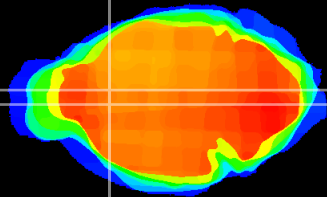

Coronal

Sagittal-R

Sagittal-L

ViBrism: CX00844  
Horizontal

LS