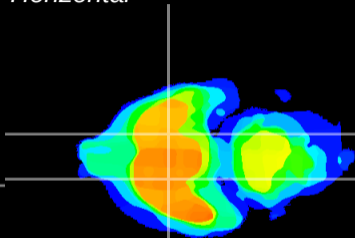

Coronal

Sagittal-R

Sagittal-L

ViBrisM: CX00844  
Horizontal

S0