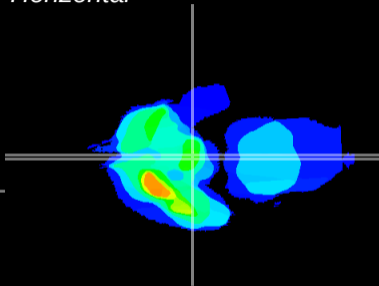

Coronal

Sagittal-R

Sagittal-L

ViBrism: CX00851
Horizontal

ME