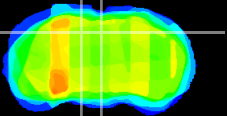

Coronal

Sagittal-R

Sagittal-L

ViBrism: CX00857
Horizontal

SC