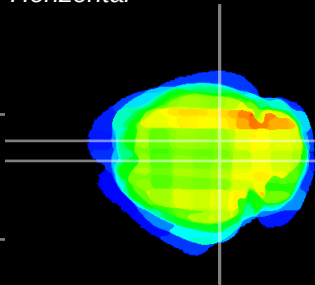

Coronal

Sagittal-R

Sagittal-L

ViBrism: CX00857
Horizontal

SC