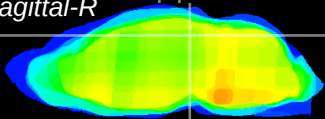

Coronal

Sagittal-R

Sagittal-L

ViBrism: CX00857
Horizontal

SC