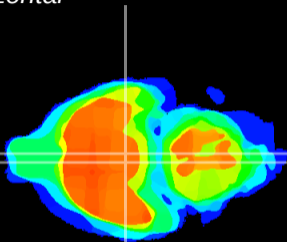

Coronal

Sagittal-R

Sagittal-L

ViBrism: CX00861
Horizontal

VMH