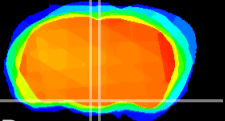

Coronal

Sagittal-R

Sagittal-L

ViBrism: CX00861
Horizontal

VMH