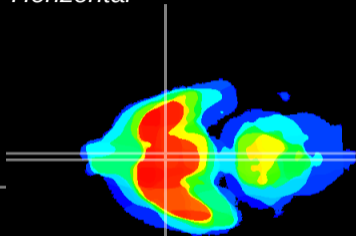

Coronal

Sagittal-R

Sagittal-L

ViBriSm: CX00863
Horizontal

SCN