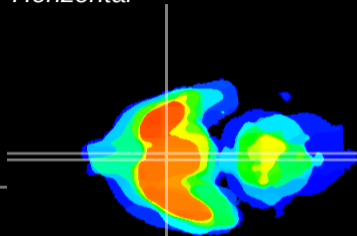

Coronal

Sagittal-R

Sagittal-L

ViBrisM: CX00866  
Horizontal

SCN