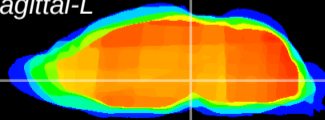

Coronal

Sagittal-R

Sagittal-L

ViBrism: CX00866
Horizontal

VTA