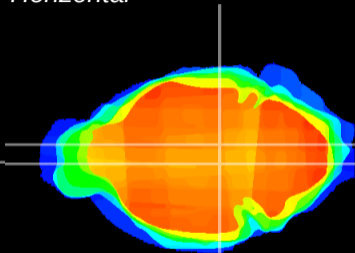

Coronal

Sagittal-R

Sagittal-L

ViBrism: CX00866
Horizontal

VTA