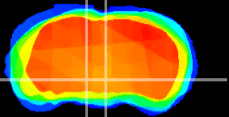

Coronal

Sagittal-R

Sagittal-L

ViBrism: CX00866
Horizontal

VTA