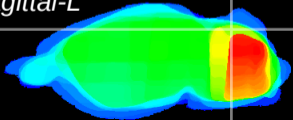

Coronal

Sagittal-R

Sagittal-L

ViBrism: CX00867
Horizontal

Cb lobe