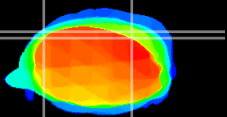

Coronal

Sagittal-R

Sagittal-L

ViBrism: CX00867
Horizontal

Cb lobe