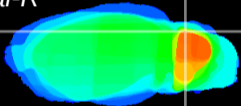

Coronal

Sagittal-R

Sagittal-L

ViBrism: CX00867
Horizontal

Cb lobe