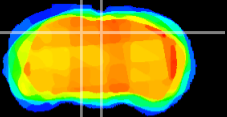

Coronal

Sagittal-R

Sagittal-L

ViBrism: CX00868
Horizontal

SC