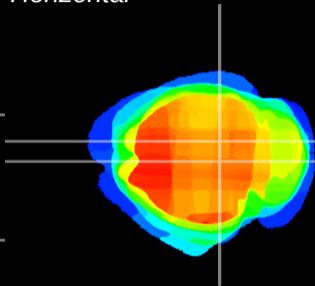

Coronal

Sagittal-R

Sagittal-L

ViBrism: CX00868
Horizontal

SC