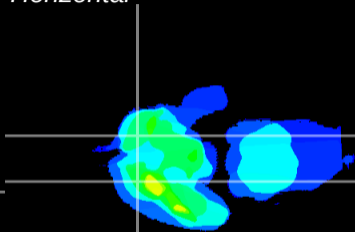

Coronal

Sagittal-R

Sagittal-L

ViBrism: CX00869
Horizontal

Tu