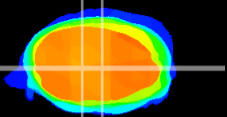

Coronal

Sagittal-R

Sagittal-L

ViBrism: CX00870
Horizontal

MVe