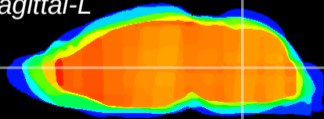

Coronal

Sagittal-R

Sagittal-L

ViBrism: CX00870
Horizontal

MVe