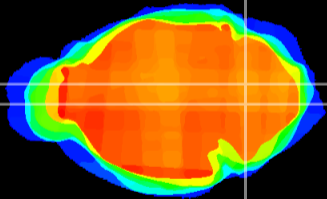

Coronal

Sagittal-R

Sagittal-L

ViBrism: CX00870
Horizontal

MVe