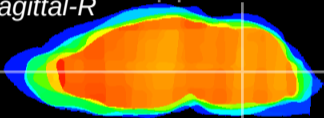

Coronal

Sagittal-R

Sagittal-L

ViBrism: CX00870
Horizontal

MVe