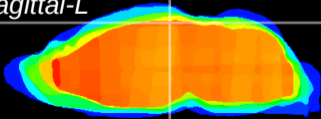

Coronal

Sagittal-R

Sagittal-L

ViBrism: CX00870
Horizontal

RS