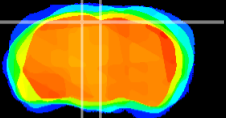

Coronal

Sagittal-R

Sagittal-L

ViBrism: CX00870
Horizontal

RS