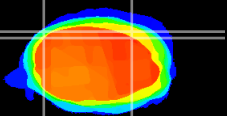

Coronal

Sagittal-R

Sagittal-L

ViBrism: CX00872
Horizontal

Cb lobe