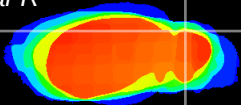

Coronal

Sagittal-R

Sagittal-L

ViBrism: CX00872
Horizontal

Cb lobe