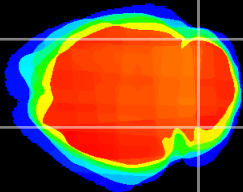

Coronal

Sagittal-R

Sagittal-L

ViBrism: CX00872
Horizontal

Cb lobe