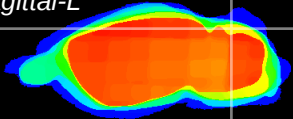

Coronal

Sagittal-R

Sagittal-L

ViBrism: CX00872
Horizontal

Cb lobe