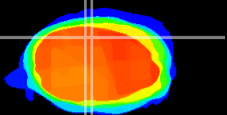

Coronal

Sagittal-R

Sagittal-L

ViBrism: CX00872
Horizontal

Cb vermis