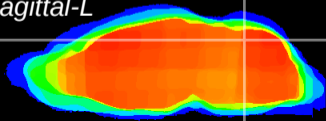

Coronal

Sagittal-R

Sagittal-L

ViBrism: CX00872
Horizontal

Cb vermis