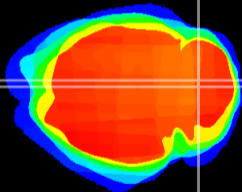

Coronal

Sagittal-R

Sagittal-L

ViBrism: CX00872
Horizontal

Cb vermis