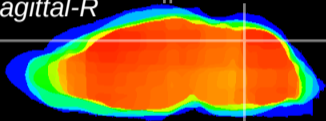

Coronal

Sagittal-R

Sagittal-L

ViBrism: CX00872
Horizontal

Cb vermis