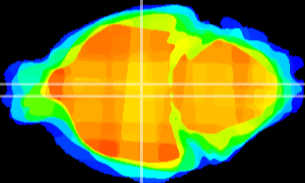

Coronal

Sagittal-R

Sagittal-L

ViBrism: CX00874
Horizontal

DM