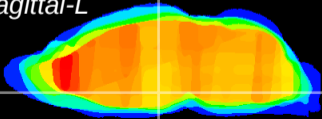

Coronal

Sagittal-R

Sagittal-L

ViBrism: CX00874
Horizontal

DM