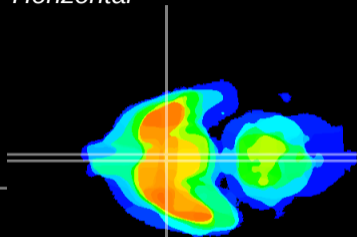

Coronal

Sagittal-R

Sagittal-L

ViBrisM: CX00874  
Horizontal

SCN