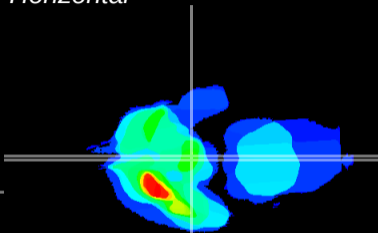

Coronal

Sagittal-R

Sagittal-L

ViBrism: CX00875
Horizontal

ME