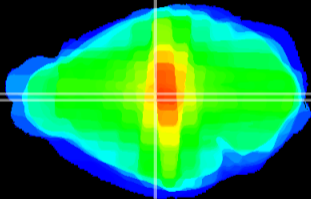

Coronal

Sagittal-R

Sagittal-L

ViBrisM: CX00876
Horizontal

MD