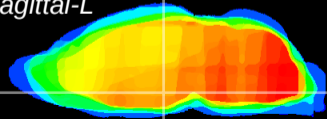

Coronal

Sagittal-R

Sagittal-L

ViBrism: CX00877
Horizontal

DM