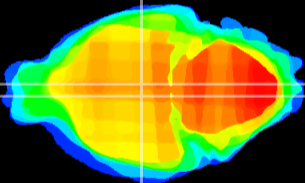

Coronal

Sagittal-R

Sagittal-L

ViBrism: CX00877
Horizontal

DM