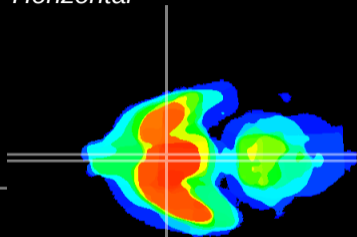

Coronal

Sagittal-R

Sagittal-L

ViBriSM: CX00883
Horizontal

SCN