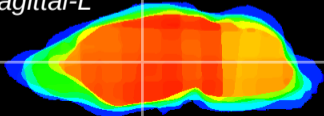

Coronal

Sagittal-R

Sagittal-L

ViBrism: CX00883
Horizontal

VA/VL