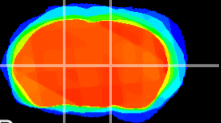

Coronal

Sagittal-R

Sagittal-L

ViBrism: CX00883
Horizontal

VA/VL