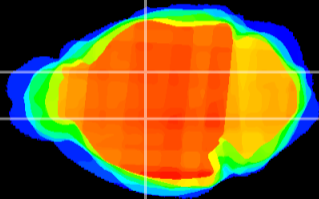

Coronal

Sagittal-R

Sagittal-L

ViBrism: CX00883
Horizontal

VA/VL