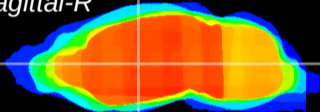

Coronal

Sagittal-R

Sagittal-L

ViBrism: CX00883
Horizontal

VA/VL