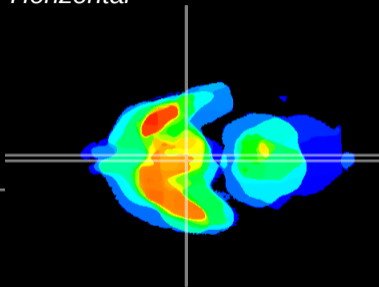

Coronal

Sagittal-R

Sagittal-L

ViBrism: CX00891
Horizontal

Arc