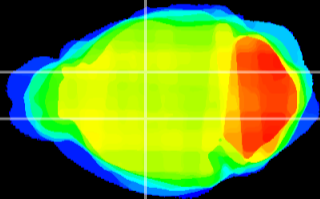

Coronal

Sagittal-R

Sagittal-L

ViBrism: CX00893
Horizontal

VA/VL