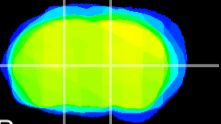

Coronal

Sagittal-R

Sagittal-L

ViBrism: CX00893
Horizontal

VA/VL