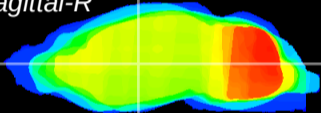

Coronal

Sagittal-R

Sagittal-L

ViBrism: CX00893
Horizontal

VA/VL