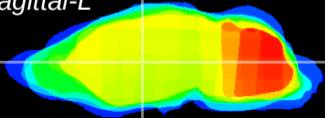

Coronal

Sagittal-R

Sagittal-L

ViBrism: CX00893
Horizontal

VA/VL