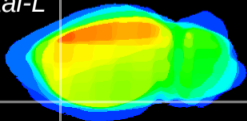

Coronal

Sagittal-R

Sagittal-L

ViBrism: CX00896
Horizontal

Pir