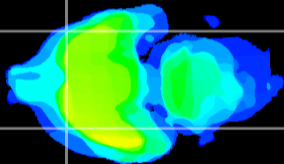

Coronal

Sagittal-R

Sagittal-L

ViBrism: CX00896
Horizontal

Pir