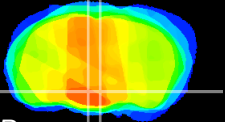

Coronal

Sagittal-R

Sagittal-L

ViBrism: CX00898
Horizontal

DM