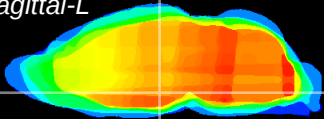

Coronal

Sagittal-R

Sagittal-L

ViBrism: CX00898
Horizontal

DM