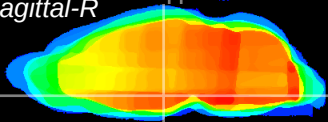

Coronal

Sagittal-R

Sagittal-L

ViBrism: CX00898
Horizontal

DM