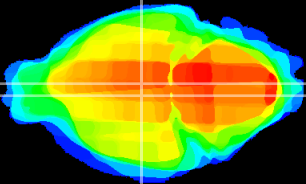

Coronal

Sagittal-R

Sagittal-L

ViBrism: CX00898
Horizontal

DM