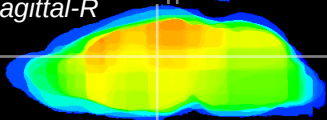

Coronal

Sagittal-R

Sagittal-L

ViBrism: CX00900
Horizontal

Hb