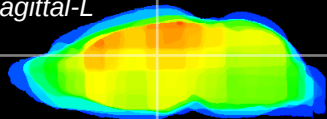

Coronal

Sagittal-R

Sagittal-L

ViBrism: CX00900
Horizontal

Hb