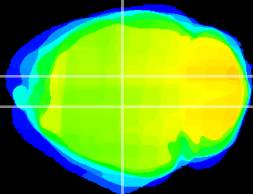

Coronal

Sagittal-R

Sagittal-L

ViBrism: CX00902
Horizontal

DG