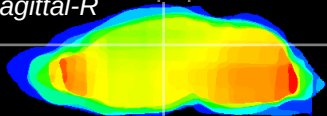

Coronal

Sagittal-R

Sagittal-L

ViBrism: CX00902
Horizontal

DG