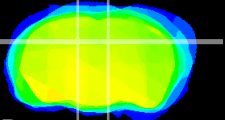

Coronal

Sagittal-R

Sagittal-L

ViBrism: CX00902
Horizontal

DG