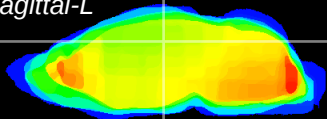

Coronal

Sagittal-R

Sagittal-L

ViBrism: CX00902
Horizontal

DG