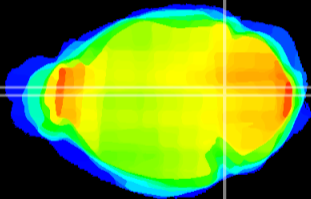

Coronal

Sagittal-R

Sagittal-L

ViBrism: CX00902
Horizontal

Tg