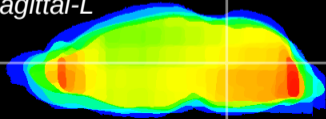

Coronal

Sagittal-R

Sagittal-L

ViBrism: CX00902
Horizontal

Tg