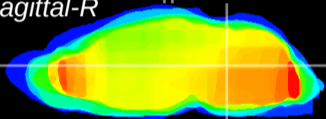

Coronal

Sagittal-R

Sagittal-L

ViBrism: CX00902
Horizontal

Tg