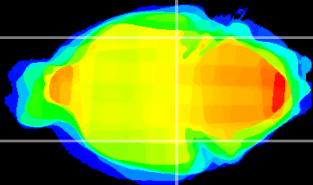

Coronal

Sagittal-R

Sagittal-L

ViBrism: CX00902
Horizontal

ventral S