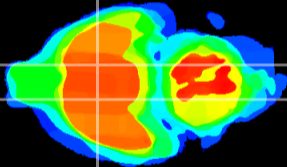

Coronal

Sagittal-R

Sagittal-L

ViBrism: CX00905
Horizontal

LH