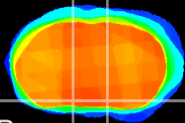

Coronal

Sagittal-R

Sagittal-L

ViBrism: CX00905
Horizontal

LH