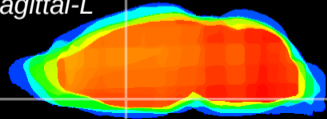

Coronal

Sagittal-R

Sagittal-L

ViBrism: CX00905
Horizontal

MPA