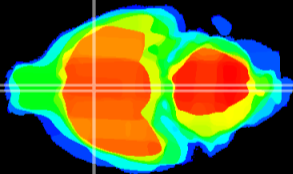

Coronal

Sagittal-R

Sagittal-L

ViBrism: CX00905
Horizontal

MPA