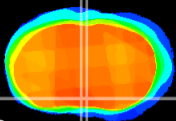

Coronal

Sagittal-R

Sagittal-L

ViBrism: CX00905
Horizontal

MPA