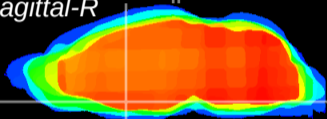

Coronal

Sagittal-R

Sagittal-L

ViBrism: CX00905
Horizontal

MPA