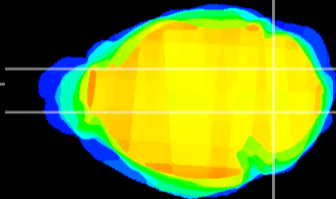

Coronal

Sagittal-R

Sagittal-L

ViBrism: CX00907
Horizontal

Cb nucleus