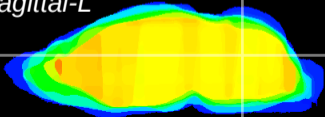

Coronal

Sagittal-R

Sagittal-L

ViBrism: CX00907
Horizontal

Cb nucleus