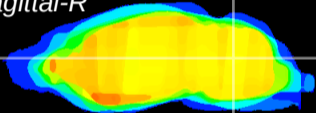

Coronal

Sagittal-R

Sagittal-L

ViBrism: CX00907
Horizontal

Cb nucleus