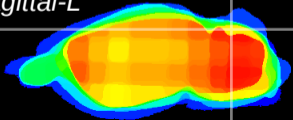

Coronal

Sagittal-R

Sagittal-L

ViBrism: CX00912
Horizontal

Cb lobe