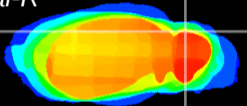

Coronal

Sagittal-R

Sagittal-L

ViBrism: CX00912
Horizontal

Cb lobe