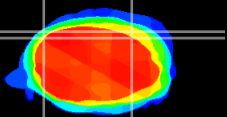

Coronal

Sagittal-R

Sagittal-L

ViBrism: CX00912
Horizontal

Cb lobe