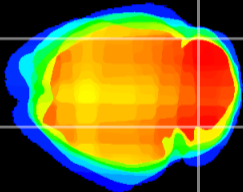

Coronal

Sagittal-R

Sagittal-L

ViBrism: CX00912
Horizontal

Cb lobe