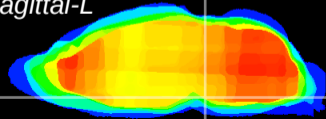

Coronal

Sagittal-R

Sagittal-L

ViBrism: CX00912
Horizontal

Pn