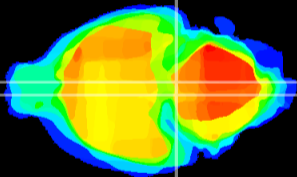

Coronal

Sagittal-R

Sagittal-L

ViBrism: CX00912
Horizontal

Pn