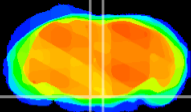

Coronal

Sagittal-R

Sagittal-L

ViBrism: CX00912
Horizontal

Pn