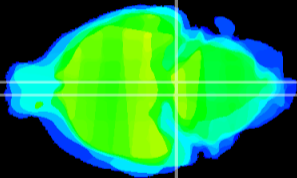

Coronal

Sagittal-R

Sagittal-L

ViBrism: CX00914
Horizontal

Pn