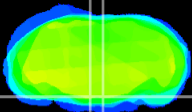

Coronal

Sagittal-R

Sagittal-L

ViBrism: CX00914
Horizontal

Pn