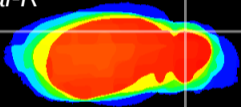

Coronal

Sagittal-R

Sagittal-L

ViBrism: CX00921
Horizontal

Cb lobe