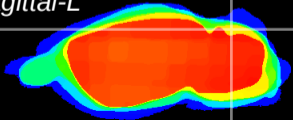

Coronal

Sagittal-R

Sagittal-L

ViBrism: CX00921
Horizontal

Cb lobe