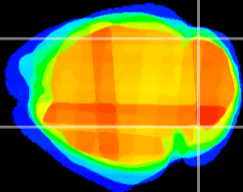

Coronal

Sagittal-R

Sagittal-L

ViBrism: CX00922
Horizontal

Cb lobe