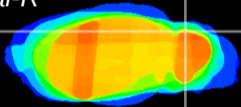

Coronal

Sagittal-R

Sagittal-L

ViBrism: CX00922
Horizontal

Cb lobe