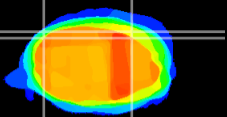

Coronal

Sagittal-R

Sagittal-L

ViBrism: CX00922
Horizontal

Cb lobe