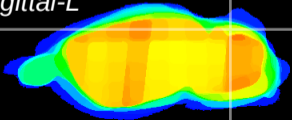

Coronal

Sagittal-R

Sagittal-L

ViBrism: CX00922
Horizontal

Cb lobe