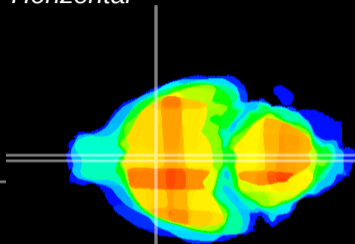

Coronal

Sagittal-R

Sagittal-L

ViBrism: CX00922
Horizontal

MPA