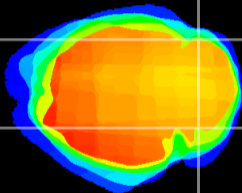

Coronal

Sagittal-R

Sagittal-L

ViBrism: CX00926
Horizontal

Cb lobe