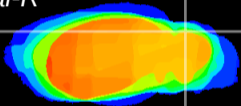

Coronal

Sagittal-R

Sagittal-L

ViBrism: CX00926
Horizontal

Cb lobe