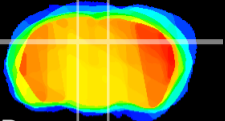

Coronal

Sagittal-R

Sagittal-L

ViBrism: CX00929
Horizontal

DG