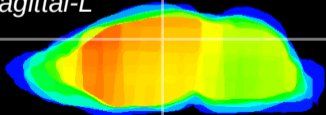

Coronal

Sagittal-R

Sagittal-L

ViBrism: CX00929
Horizontal

DG