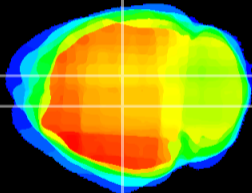

Coronal

Sagittal-R

Sagittal-L

ViBrism: CX00929
Horizontal

DG