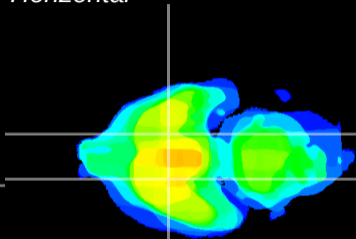

Coronal

Sagittal-R

Sagittal-L

ViBrism: CX00930
Horizontal

S0