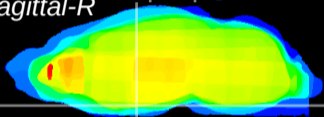

Coronal

Sagittal-R

Sagittal-L

ViBrism: CX00930
Horizontal

S0