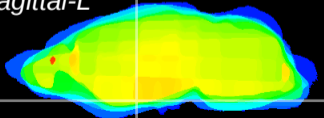

Coronal

Sagittal-R

Sagittal-L

ViBrism: CX00930
Horizontal

S0