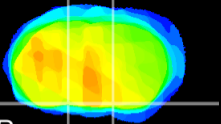

Coronal

Sagittal-R

Sagittal-L

ViBrism: CX00930
Horizontal

S0