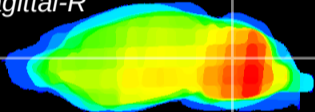

Coronal

Sagittal-R

Sagittal-L

ViBrism: CX00931
Horizontal

Cb nucleus