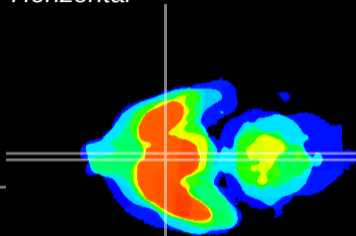

Coronal

Sagittal-R

Sagittal-L

ViBriSM: CX00932  
Horizontal

SCN